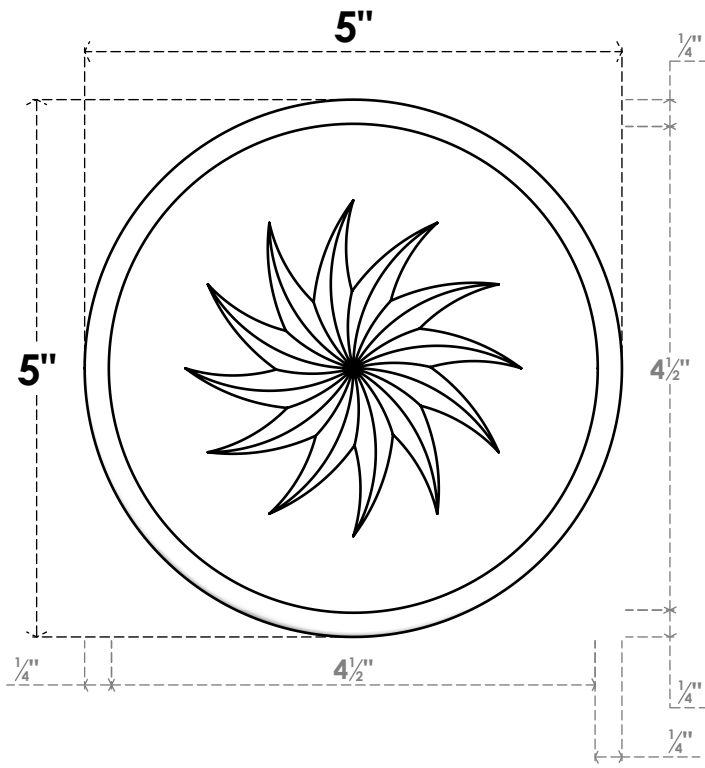

ROSP050X050X100GRY14

5"W X 5"H X 1"P STANDARD GRAYSON SPIRAL ROSETTE WITH ROUNDED EDGE, ARCHITECTURAL GRADE PVC

FRONT

SIDE

EKENA MILLWORK
2300 WEST MAIN ST.
CLARKSVILLE, TX 75426
TOLL FREE: 866-607-0453
WWW.EKENAMILLWORK.COM