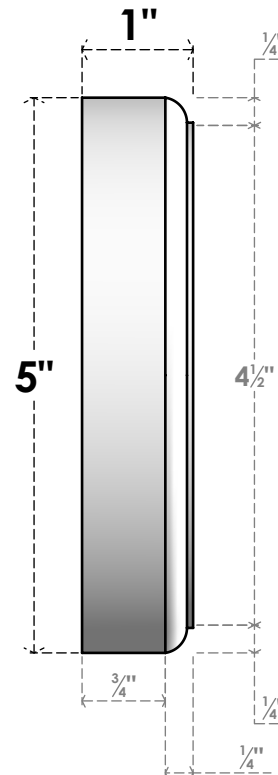

ROSP050X050X100GRY14

5"W X 5"H X 1"P STANDARD GRAYSON SPIRAL ROSETTE WITH ROUNDED EDGE, ARCHITECTURAL GRADE PVC

FRONT

SIDE

EKENA MILLWORK
2300 WEST MAIN ST.
CLARKSVILLE, TX 75426
TOLL FREE: 866-607-0453
WWW.EKENAMILLWORK.COM

NOTES

1. INSTALLATION TO BE COMPLETED IN ACCORDANCE WITH MANUFACTURER'S SPECIFICATIONS.
2. DRAWING MAY NOT BE TO SCALE
3. THIS DRAWING IS INTENDED FOR DESIGN AND PLANNING PURPOSES ONLY.
4. ALL INFORMATION CONTAINED HEREIN WAS CURRENT AT THE TIME OF DEVELOPMENT BUT MUST BE REVIEWED AND APPROVED BY THE PRODUCT MANUFACTURER TO BE CONSIDERED ACCURATE.
5. ARCHITECTURAL GRADE PVC PRODUCTS ARE MADE FROM EXPANDED CELLULAR PVC AND COME NATURALLY WHITE BUT MAY BE PAINTED